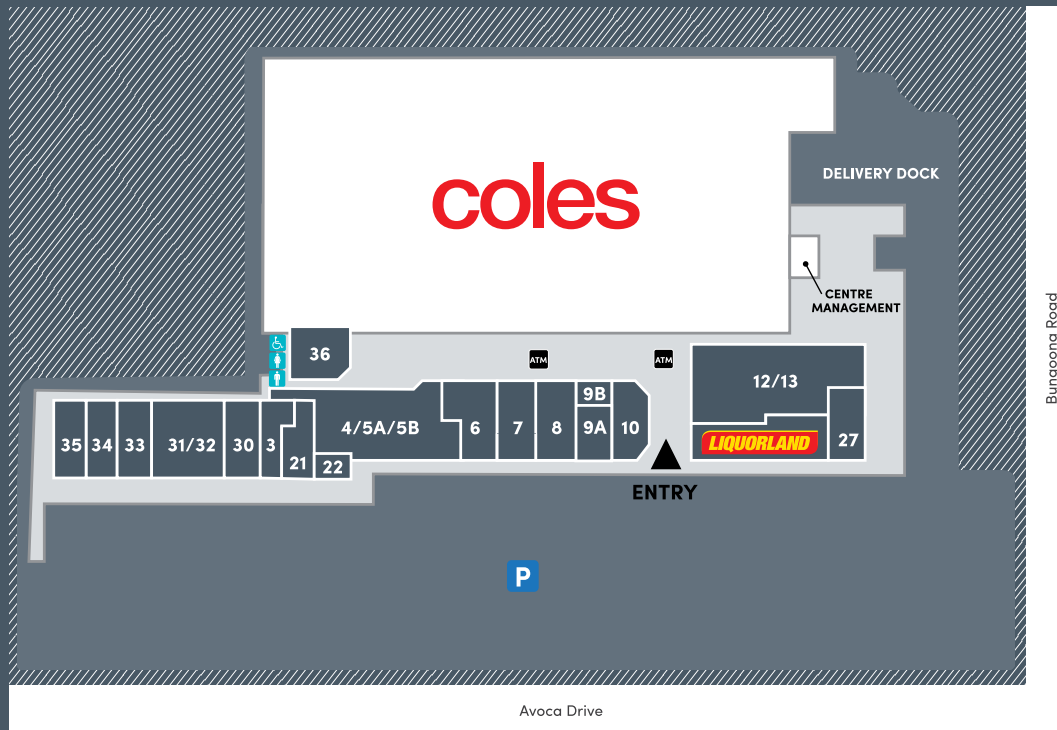

Centre Map

DIRECTORY

| | |
|--------------|-----------------------------|
| Major | Coles |
| Shop 3 | Appassionata Hair Design |
| Shop 4/5A/5B | Priceline Pharmacy |
| Shop 6 | Phat Chicken |
| Shop 7 | KinCumber Family Doctors |
| Shop 8 | Bakers Delight |
| Shop 9A | Helloworld Travel |
| Shop 9B | Tokyo Sushi |
| Shop 11 | Liquorland |
| Shop 12/13 | Fresko Fruit |
| Shop 22 | Acupuncture & Massage |
| Shop 27 | Subway |
| Shop 30 | Kings Baked |
| Shop 31/32 | Saratoga Quality Meats |
| Shop 33 | CTC Tobacco and Giftware |
| Shop 34 | Hungry Wolf's |
| Shop 35 | Triple Nine Thai Restaurant |
| ATM 1 | ATMx |
| ATM 2 | Westpac |